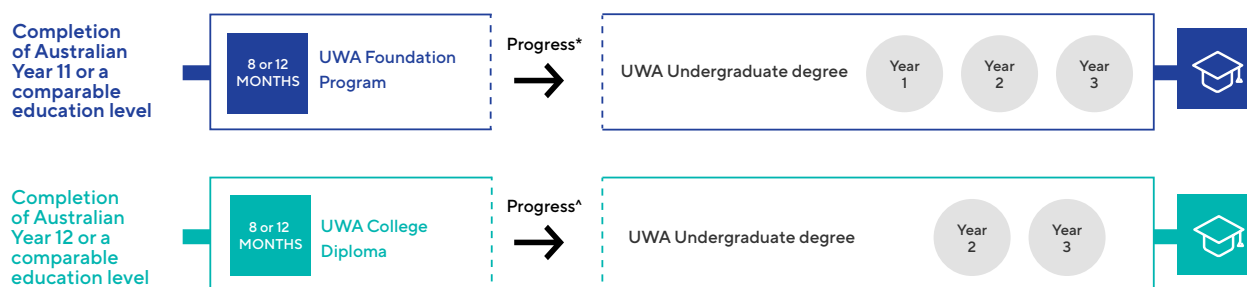

*Subject to meeting the minimum course entry requirements and any additional selection criteria set by UWA.

^Diploma in Engineering is offered as 10 or 14 months and progresses to year two of the four year Bachelor of Engineering (Honours)