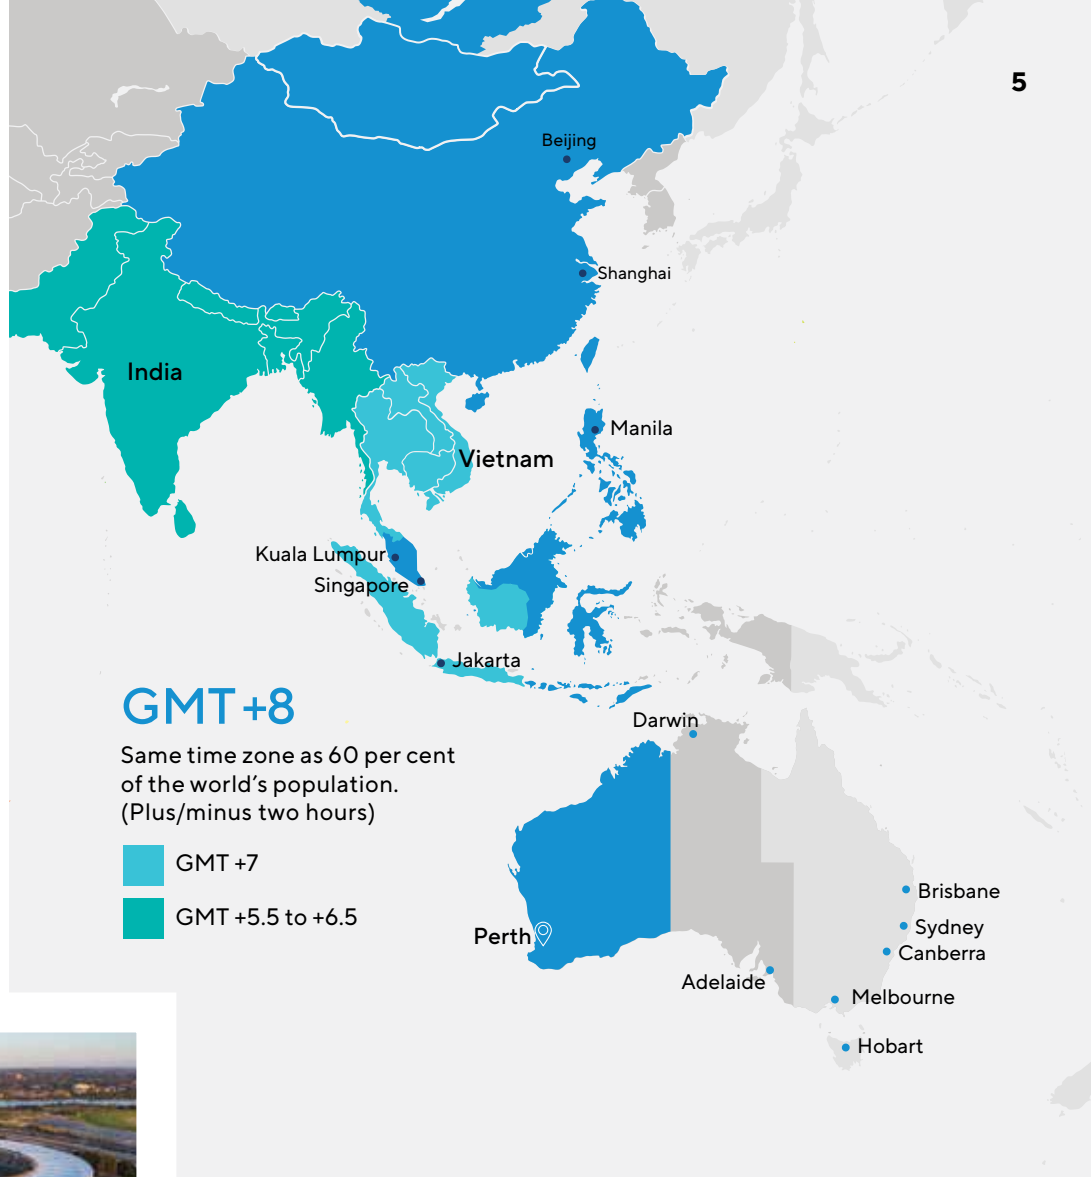

Perth - a city of opportunity

By choosing UWA you're not just choosing a world top 100 university (QS 2023) and a globally recognised degree, you're also choosing to live in a city that's the perfect base for study – and for launching your career when you graduate.

Perth is a city full of cultural diversity and urban sophistication with a thriving social scene. Plenty of festivals, eateries, modern bars and weekend markets add flavour to the city and its suburbs.

uwa.edu.au/study/perth

WESTERN AUSTRALIA IS ONE OF THE **BEST PERFORMING ECONOMIES IN THE WORLD**
(WA STATE BUDGET 2022-23)

PERTH IS A MULTICULTURAL HUB
WITH 37% OF OUR POPULATION BORN OVERSEAS FROM OVER 190 COUNTRIES
(THINKPERTH 2019)

Explore Western Australia

Margaret River

Located three hours south of Perth in one of the world's 36 biodiversity hotspots is Margaret River. Rolling vineyards meet breathtaking coastal and forest scenery. Experience award-winning wineries and restaurants, stunning beaches, tall-timber forests, world-class surf breaks and ancient caves.